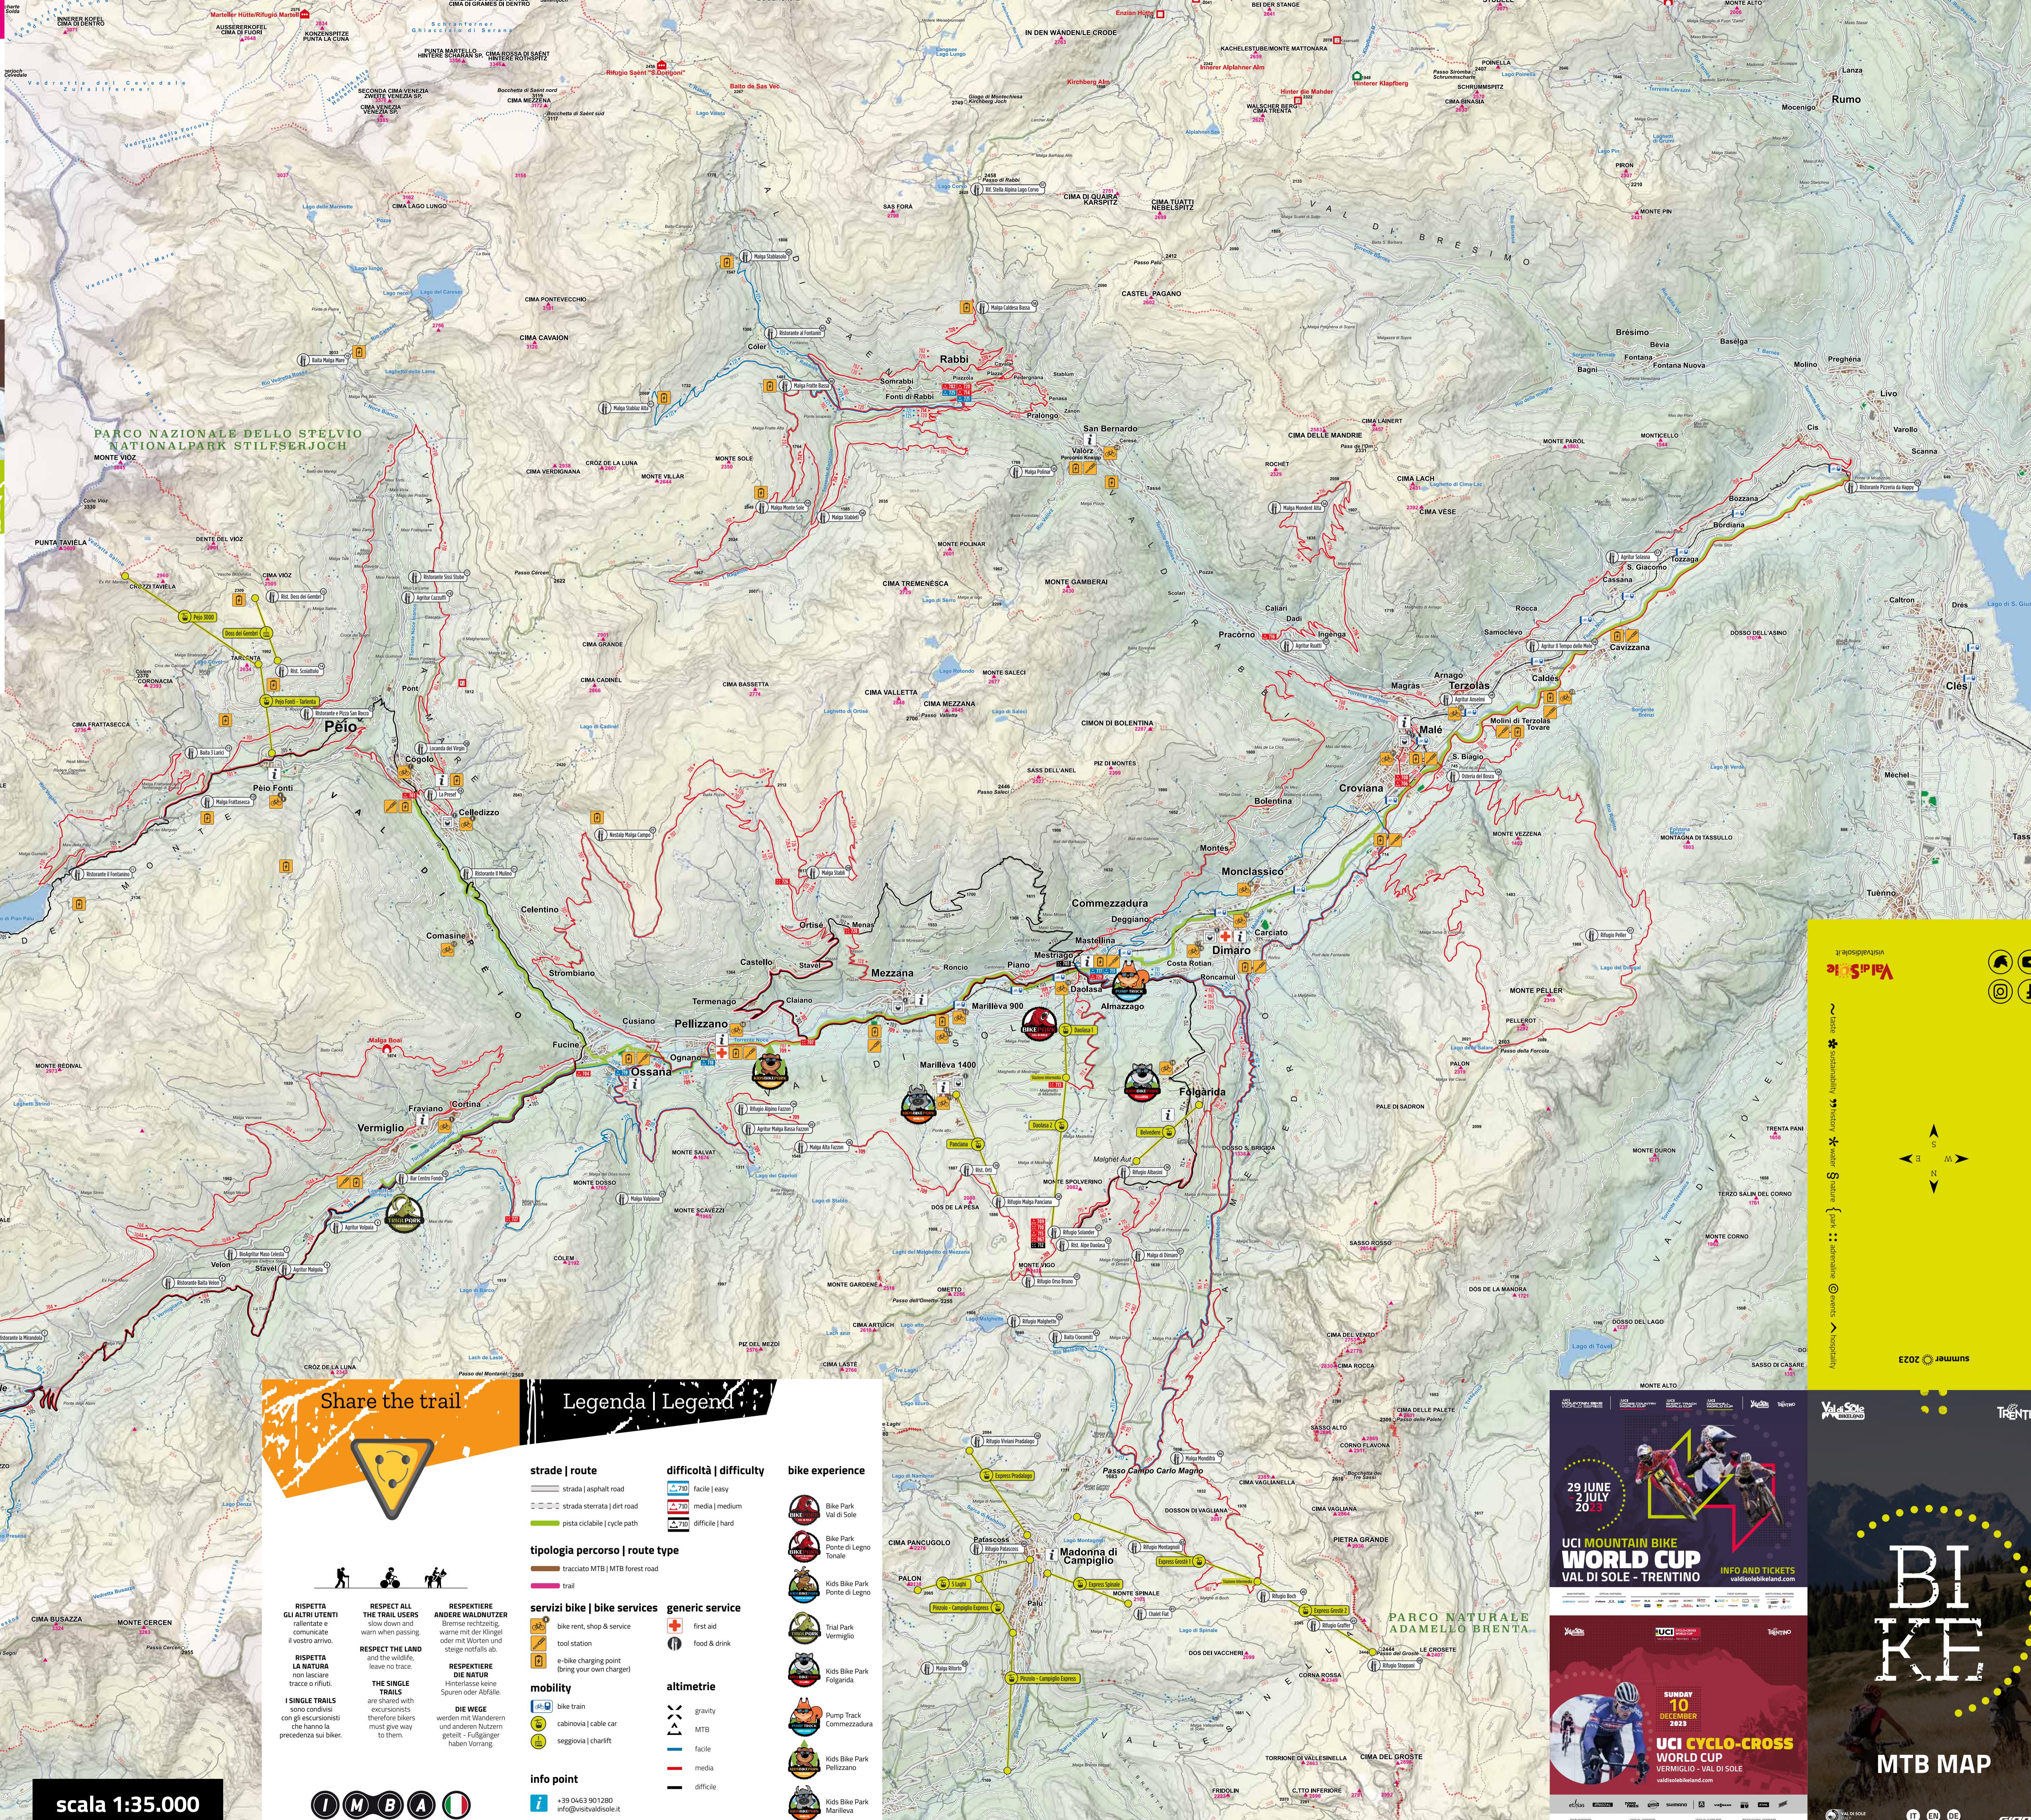

Bike rent, shop, school & guide and repair service

Impianti di risalita con trasporto bici. Bike accessible lifts

MOWIBIKE

3D maps, Trail status, Live tracking

Download the official app

Become a Mountain Wizard

Handy access to all the trails and services the area has to offer

Lavanderie self-service Self-service laundry

- Lavanderia Lavapila Passo del Tonale +39 333 2068795
- Lavanderia Self-service Caldazzo +39 339 6977329
- Lavanderia a gettone Marilleva 1400 +39 346 2912817
- Lavanderia Self-service Dimaro +39 339 6977329
- Lavanderia La Bolle Dimaro +39 0463 974639
- Lavanderia Self-service Malè +39 337 1475262

GIANT

giant-bicycles.com/it

RIDE UNLEASHED

1. **PONTEDEGNO TONALE**
2. Soggevia Valbio Soggevia Valbio
   - Soggevia Corno d'Ala Soggevia Corno d'Ala
   - Soggevia Roccolo Ventrata Soggevia Roccolo Ventrata
   - Cabinovia Belvedere Cabinovia Belvedere
   - Cabinovia Pianciana Cabinovia Pianciana
   - Cabinovia Daobasa 1 e Daobasa 2 Cabinovia Daobasa 1 e Daobasa 2
3. **FOLGARIDA MARILLEVA**
4. Cabinovia Belvedere Cabinovia Belvedere
   - Cabinovia Pianciana Cabinovia Pianciana
   - Cabinovia Daobasa 1 e Daobasa 2 Cabinovia Daobasa 1 e Daobasa 2
5. **PEJO FUNIVIE**
6. Cabinovia Pejo Fortè - Tarlenta Cabinovia Pejo Fortè - Tarlenta

PARCO NAZIONALE DELLO STELVIO NATIONALPARK STILFSERJOCH

Map showing trails, lifts, and points of interest in the Stelvio National Park area.

Share the trail

Legenda | Legend

strade | route

- strada | asphalt road
- strada sterrata | dirt road
- pista ciclabile | cycle path

tipologia percorso | route type

- tracciato MTB | MTB forest road
- trail

servizi bike | bike services

- bike rent, shop & service
- tool station
- e-bike charging point (bring your own charger)

mobilità

- cabinovia | cable car
- seggiovia | chairlift

info point

- +39 0463 901280
- info@valdi-sole.it

difficoltà | difficulty

- facile | easy
- media | medium
- difficile | hard

bike experience

- Bike Park Val di Sole
- Bike Park Ponte di Legno Tonale
- Kids Bike Park Ponte di Legno
- Trial Park Vermiglio
- Kids Bike Park Folgarida
- Pump Track Commezzadura
- Kids Bike Park Pellizzano
- Kids Bike Park Marilleva

generic service

- first aid
- food & drink

altimetrie

- gravity
- MTB
- facile
- media
- difficile

INTERNATIONAL MOUNTAIN BICYCLING ASSOCIATION

UCI MOUNTAIN BIKE WORLD CUP VAL DI SOLE - TRENTO

29 JUNE 2 JULY 2023

UCI CYCLO-CROSS WORLD CUP VERMIGLIO - VAL DI SOLE

SUNDAY 10 DECEMBER 2023

BIKE

MTB MAP